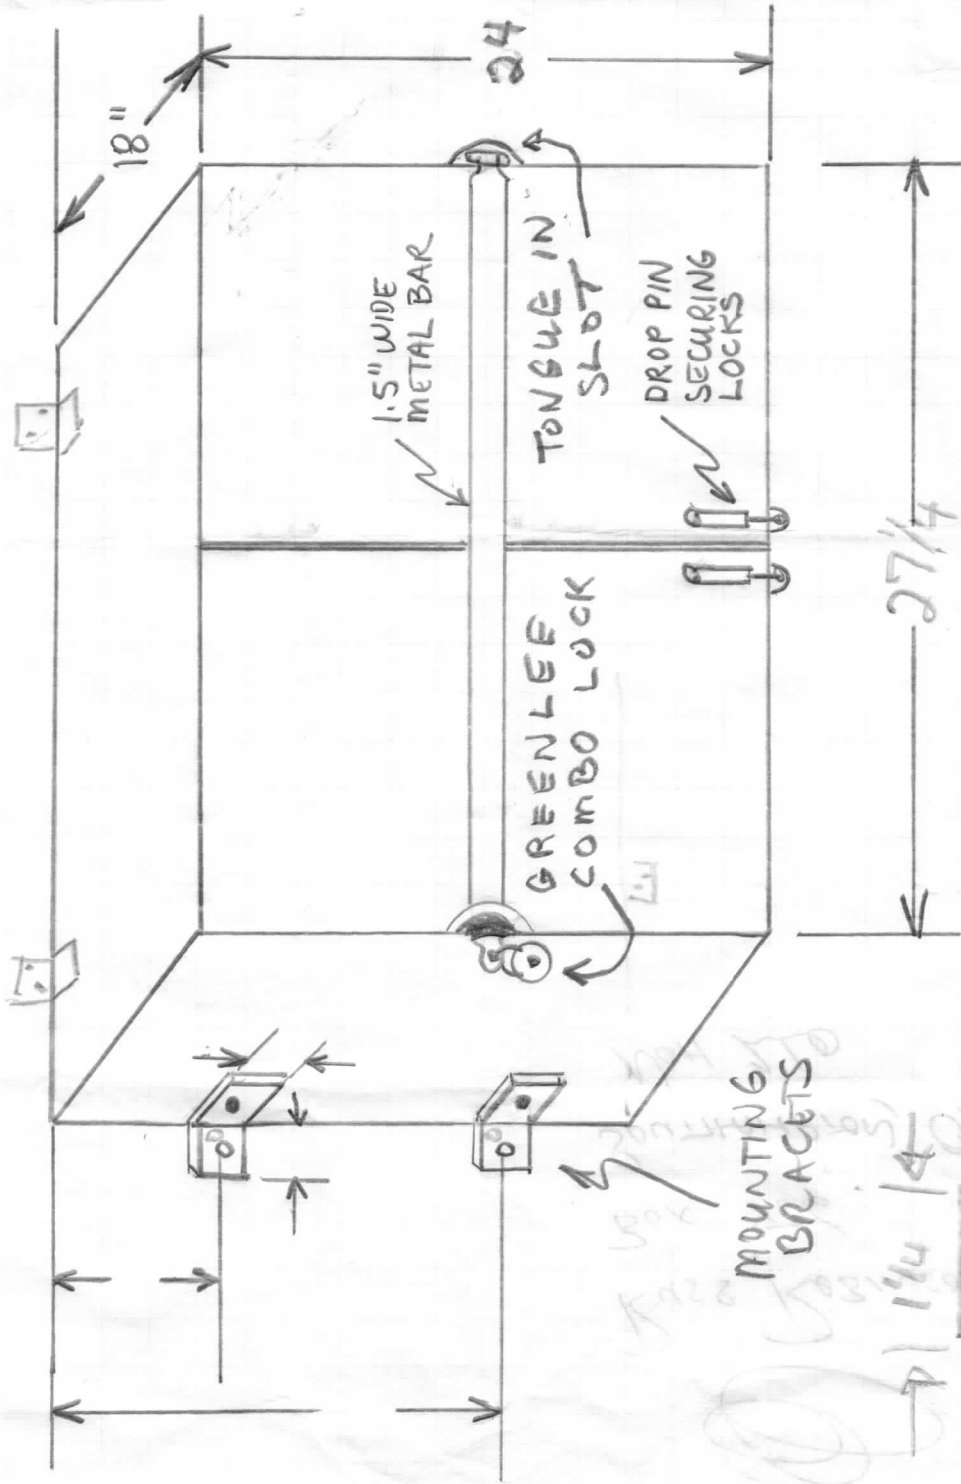

RADIO 1 - CRYSTAL CABINET

SLIDING  
4 HOLES  
FELT LINED  
DRAWERS

JP - 94/06/24

MOUNTING  
BRACKETS